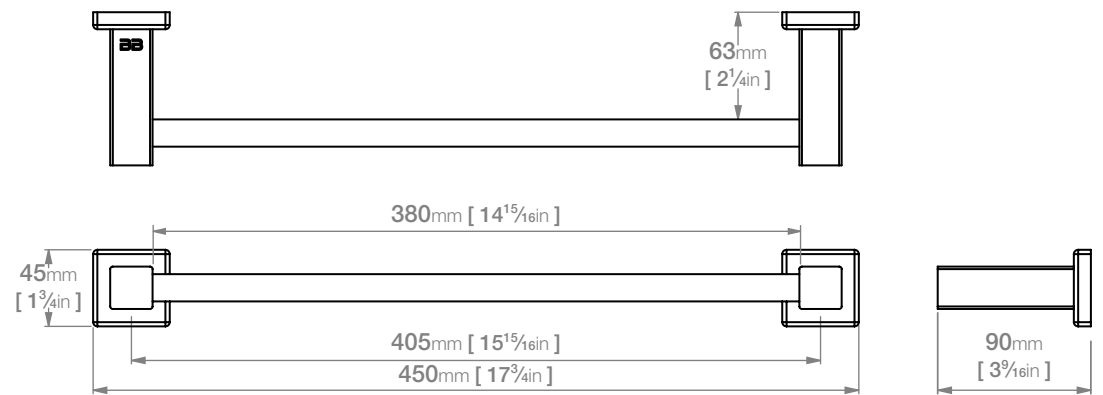

BB™ BATHROOM BUTLER

USA: 631.464.2851 • info@bathroombutler.com • www.bathroombutler.com
South Africa: 0860 104 653 • info@bathroombutler.co.za • www.bathroombutler.co.za
Australia: 1300 133 320 • sales@bathe.net.au • www.bathe.net.au
Mauritius: 230 242 1248 • sales@lisinggroup.com • www.bathroombutler.com

Document version **2.3**
Product version **2.1**